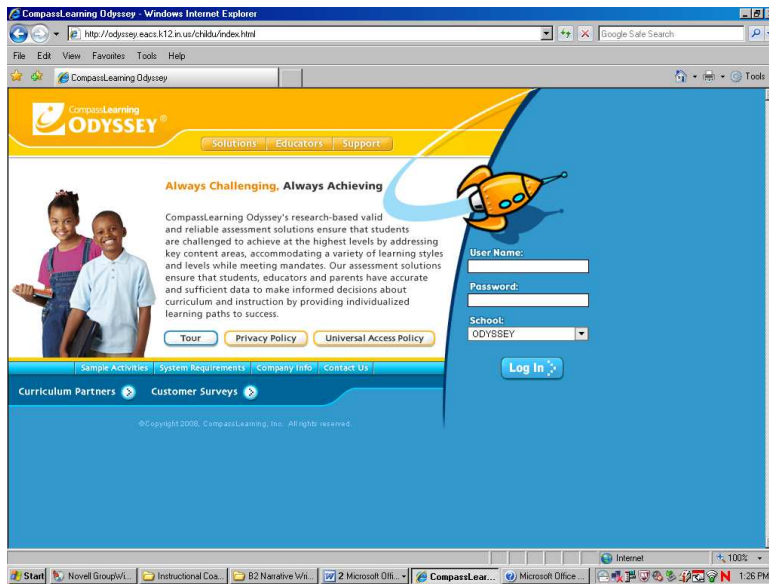

Compass Odyssey is a web-based program for language arts and math that is *specifically designed* to meet your student's individual needs at their level...

East Allen County Schools *urges* you to allow your child access to this program at home if you are connected to the Internet, or at the library.

The web address is... odyssey.eacs.k12.in.us

To Login...

All your student needs to know is their 7-digit student number (which they should know), and their first name...

This is what the login screen looks like...

...and this is what your student's assignment page looks like...

With continued use, you should see their NWEA scores go up, and up, and up, and up... .. and then their ISTEP scores as well...